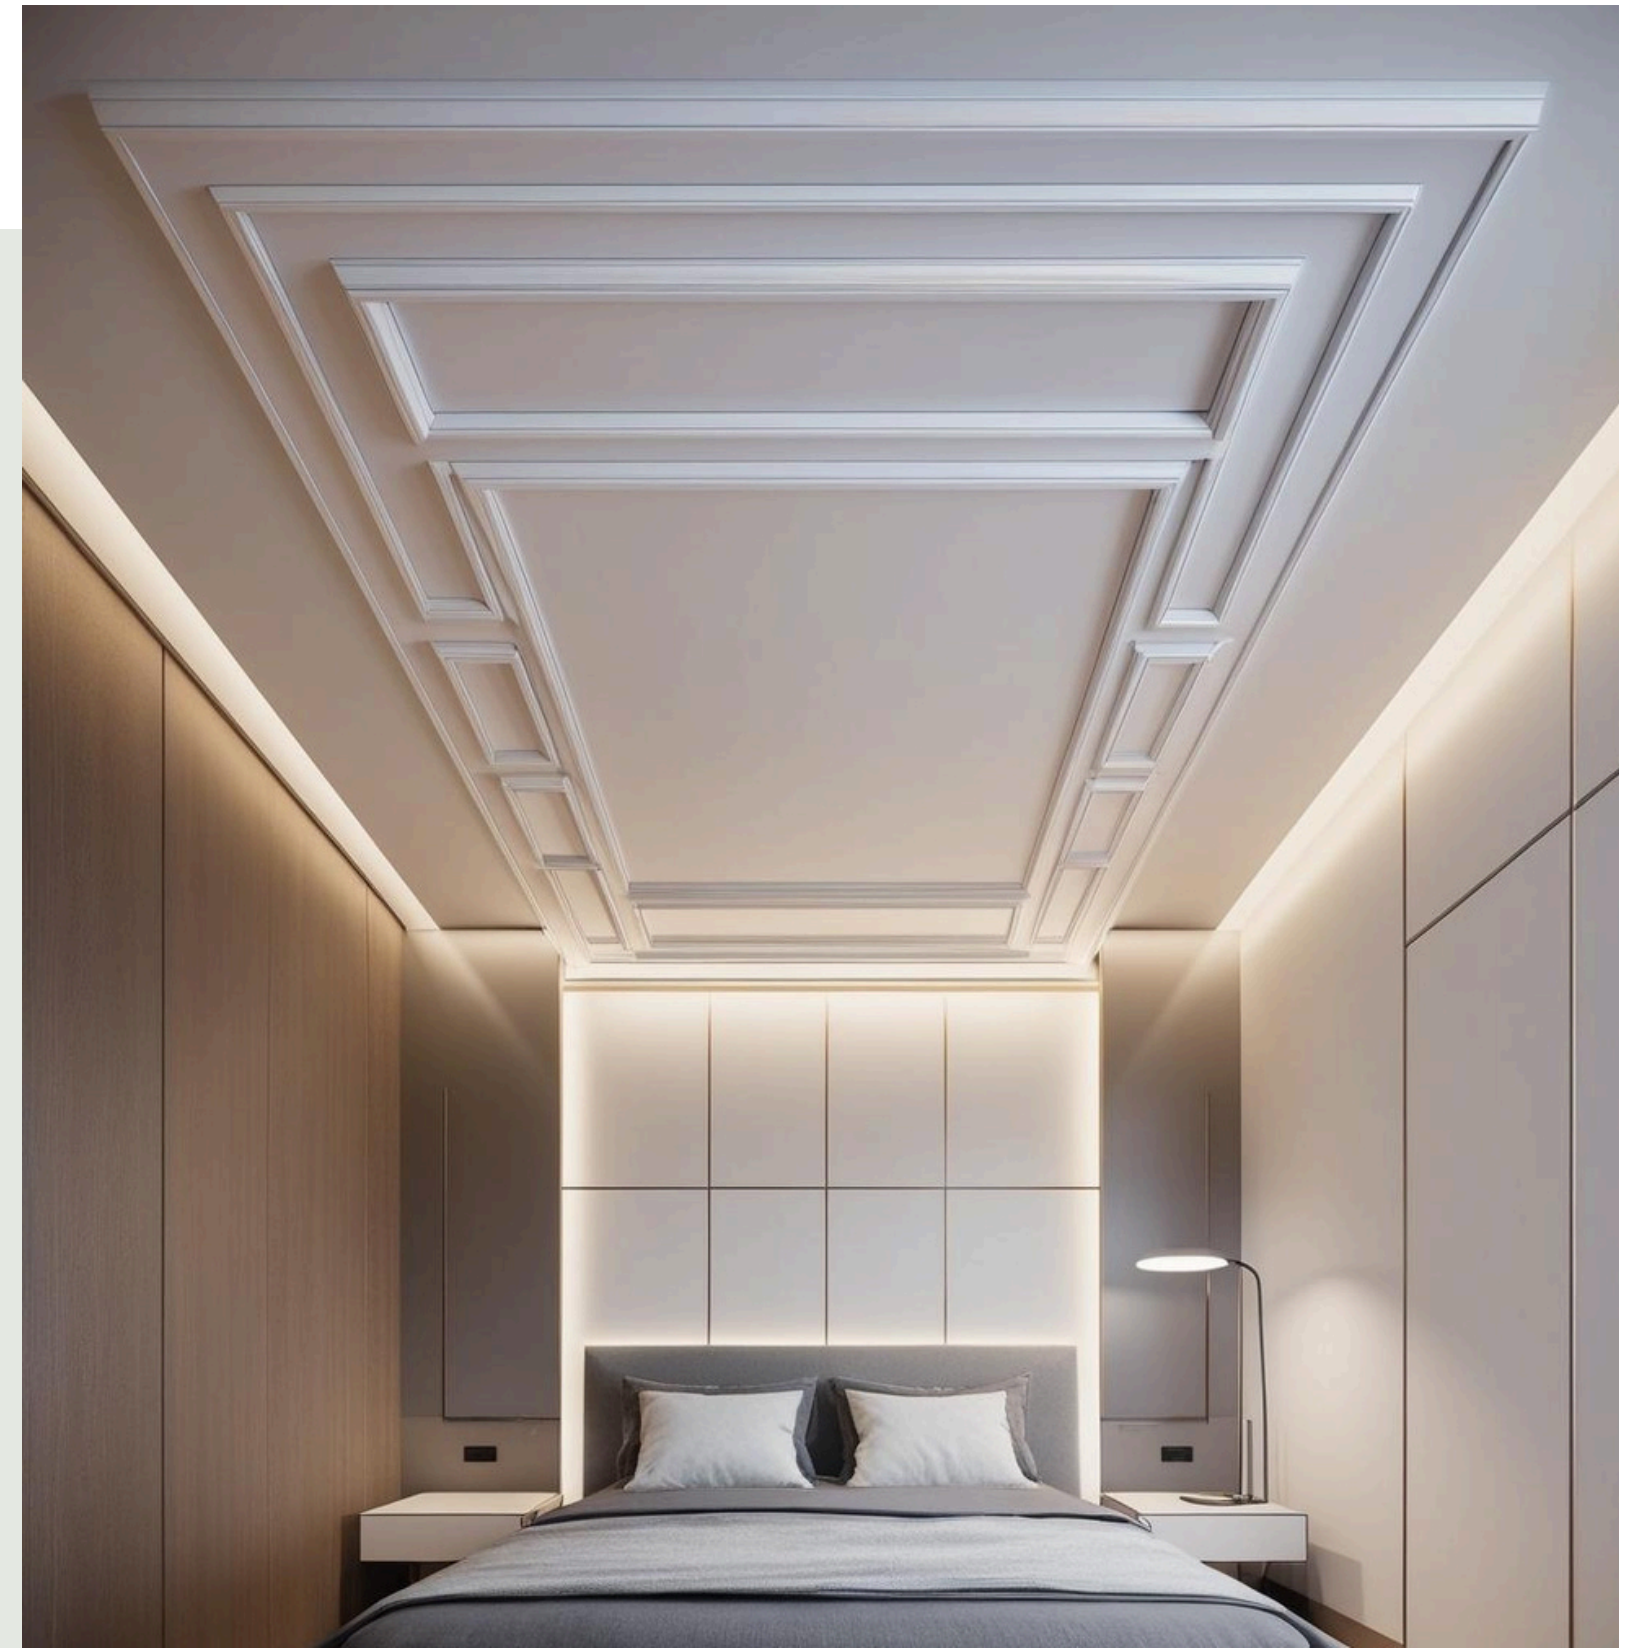

OUR WORK

Najmat alfaal decor cont.llc