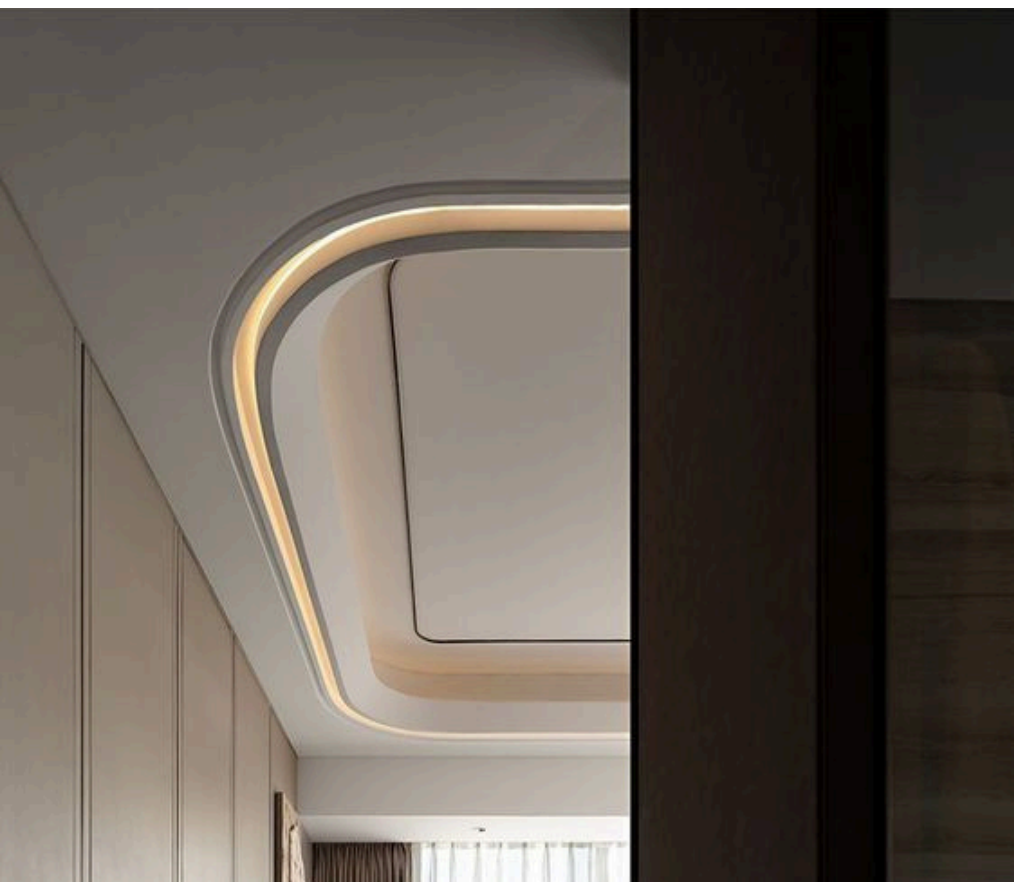

OUR SERVICES

PARTITION WORK

Our company customizes gypsum partition wall into specific design and shape as according to our clients need.

GYPSUM CORNICE DESIGN

Decorative molding or trim that is made of gypsum plaster. Its typically installed at the joint between the ceiling and wall or along the top of a wall, and can be painted or decorated to match the surrounding surfaces.