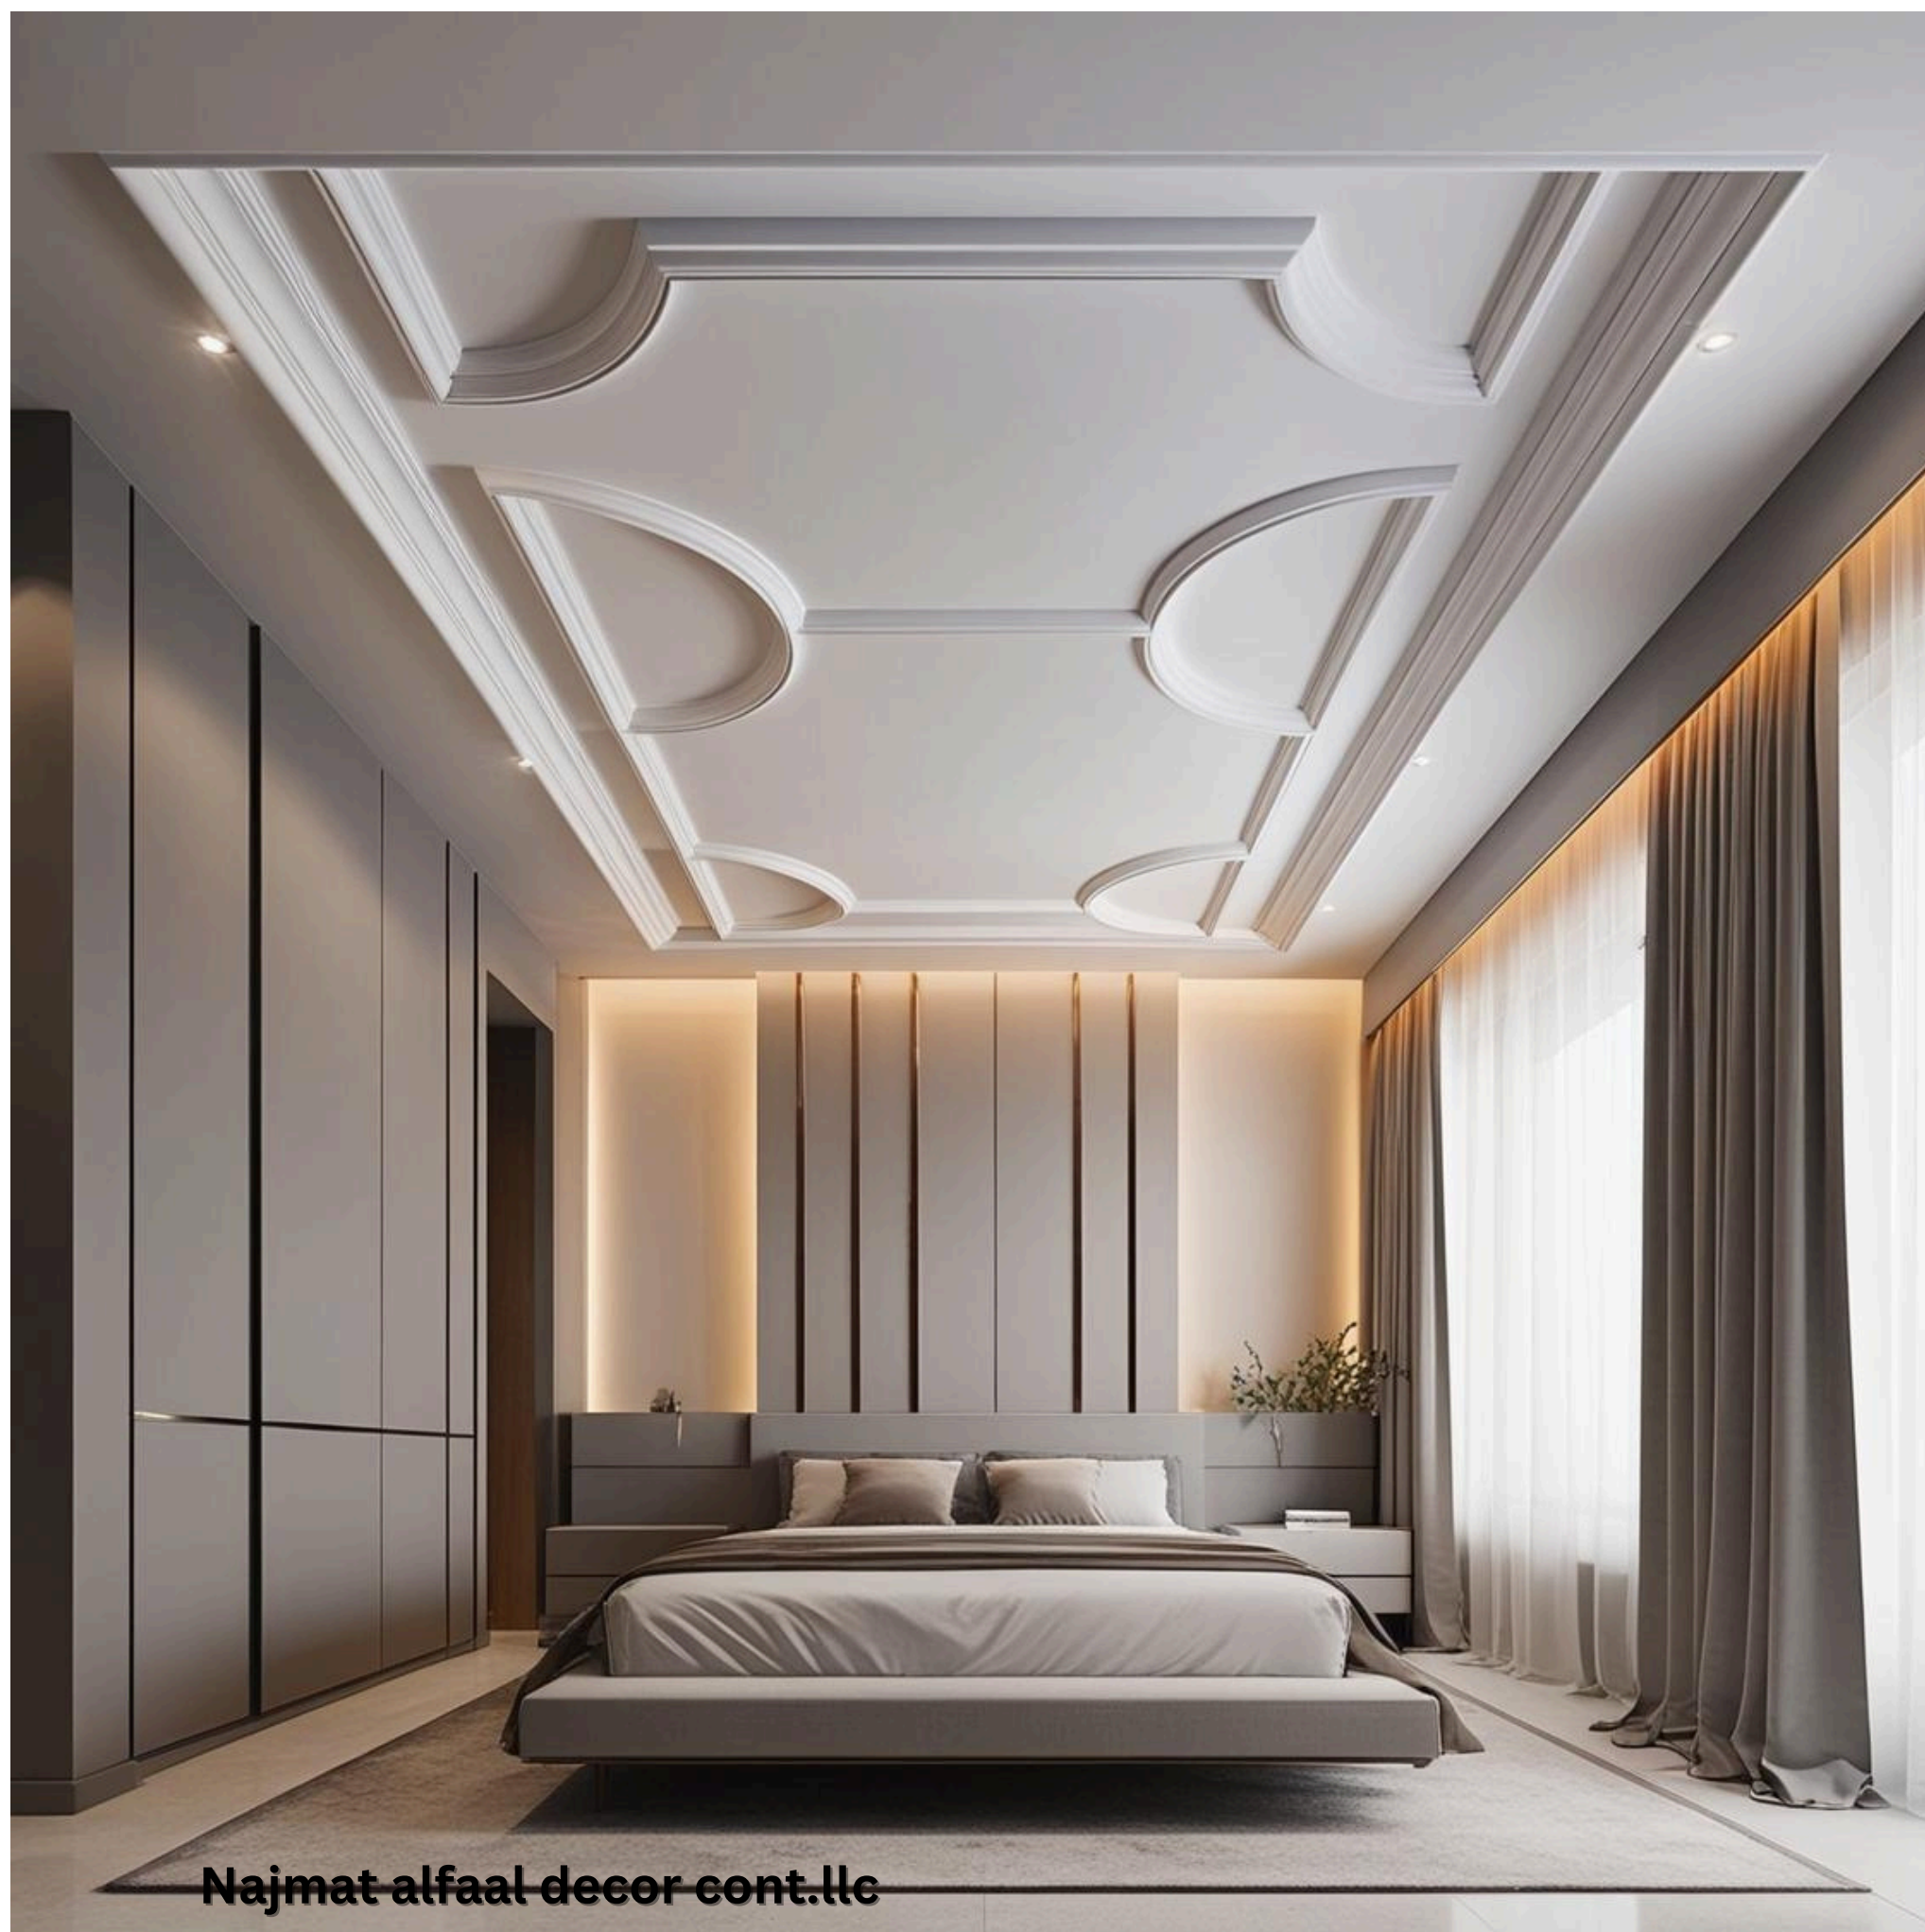

O
U
R

W
O
R
K

Najmat alfaal decor cont.lle